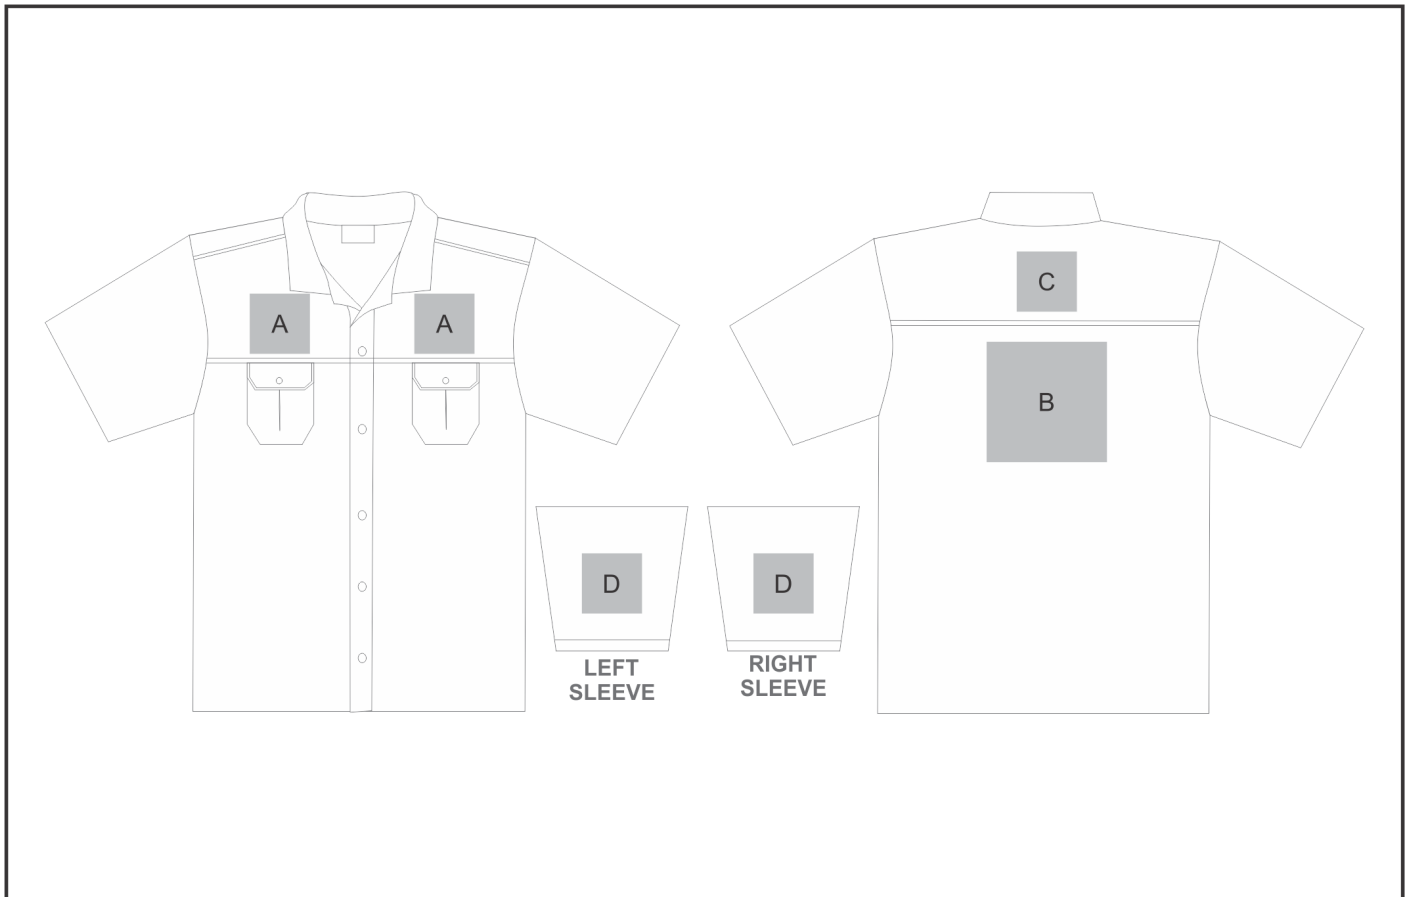

### Need to know:

- Includes 1-Position Embroidery OR 1 Position Digital Transfer (setup fee applies)
- Cannot guarantee a 100% straight branding on any clothing item with check or stripe detail
- EMB/DTC inclusive Parameters: Left/Right Chest OR back =100mm x 100mm

### **Position A**

1. Embroidery (EM-CLOTHING)  
N/A  
Size: 100mm wide x 100mm high
2. Digital Transfer Clothing A6 (DTC-A6)  
Full Colour  
Size: 100mm wide x 100mm high
3. Silicone (STP-A)  
N/A  
Size: 30mm wide x 30mm high
4. Silicone (STP-B)  
N/A  
Size: 50mm wide x 50mm high
5. Silicone (STP-C)  
N/A  
Size: 80mm wide x 80mm high
6. Silicone (STP-D)  
N/A  
Size: 100mm wide x 40mm high

### **Position C**

1. Embroidery (EM-CLOTHING)  
N/A  
Size: 100mm wide x 100mm high
2. Digital Transfer Clothing A6 (DTC-A6)  
Full Colour  
Size: 100mm wide x 100mm high
3. Silicone (STP-A)  
N/A  
Size: 30mm wide x 30mm high
4. Silicone (STP-B)  
N/A  
Size: 50mm wide x 50mm high
5. Silicone (STP-C)  
N/A  
Size: 80mm wide x 80mm high
6. Silicone (STP-D)  
N/A  
Size: 100mm wide x 40mm high

### **Position B**

1. Embroidery (EM-CLOTHING)  
N/A  
Size: 200mm wide x 200mm high
2. Digital Transfer Clothing A6 (DTC-A6)  
Full Colour  
Size: 105mm wide x 148mm high
3. Digital Transfer Clothing A5 (DTC-A5)  
Full Colour  
Size: 210mm wide x 148mm high
4. Silicone (STP-A)  
N/A  
Size: 30mm wide x 30mm high
5. Silicone (STP-B)  
N/A  
Size: 50mm wide x 50mm high
6. Silicone (STP-C)  
N/A  
Size: 80mm wide x 80mm high
7. Silicone (STP-D)  
N/A  
Size: 120mm wide x 40mm high